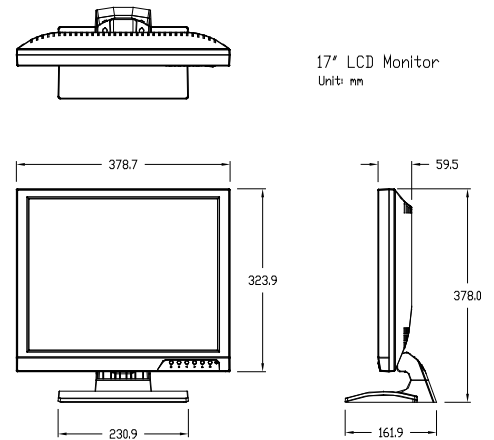

Unique 4:3 LED CCTV MONITOR

leading the edge of security surveillance displays

Features LED

- Cost saving - Energy saving up to 40%
- Displaying realistic color
- More detailed & 10000:1 high contrast ratio
- Image no distortion
- Environmental friendly - No costs for disposal
- Longevity

CCTV LED SERIES	A17D3-LED	A19D3-LED
Display		
Screen Size	17"	19"
Max Resolution	1280x1024	1280x1024
Brightness	300cd/m ²	300cd/m ²
Pixel Type	Active Matrix TFT	Active Matrix TFT
Pixel Pitch	0.264(H) x 0.264(V)	0.294(H) x 0.294(V)
Display Color	16.7 Million	16.7 Million
Backlit	LED	LED
Contrast Ratio	10000:1	10000:1
Aspect Ratio	4:3	4:3
Viewing Angle (H/V)	170° / 160°	170° / 160°
Response Time	5ms	5ms
Video System	NTSC/PAL	NTSC/PAL
Interface		
Video In/Out (BNC Type)	2/2	2/2
S-video In/Out	N/A	N/A
VGA In/Out (15Pin D-Sub)	1	1
HDMI In	1	1
Audio In/Out (RCA Type)	1/1	1/1
PC Stereo In	1	1
Audio		
Built In speaker	Yes (1.5W x 2)	Yes (1.5W x 2)
Special Features		
3D Comb Filter	YES	YES
3D De-Interlace	YES	YES
Multi-Language	English · German · French · Italian · Spanish · Russia · Turkish · Japanese · Polish	
Key Lock Function	Optional	Optional
Dimension		
Net (WxHxD)	379x378x162 (mm)	417x408x162 (mm)
Packing(WxHxD)(1pcs/Box)	500x160x570 (mm)	500x160x570 (mm)
Weight	N.W.: 3.17kgs G.W.: 4.7kgs	N.W.: 3.22kgs G.W.: 4.74kgs
Cabinet		
Finish/Tilt Stand	Black/Yes	
Mount		
Vesa Mounts Size	75mm x 75mm	75mm x 75mm
Wall	Optional	Optional
Ceiling	Optional	Optional
Rack	Optional	Optional
Power		
Electrical Ratings	DC12V (AC100-240 【 50 / 60 】)	
Consumption < On	15W Max	20W Max
Regulations FCC-DOC, CE, ROHS		

* Design and Specs are subject to change without any notice

A17D3-LED Dimension

A19D3-LED Dimension